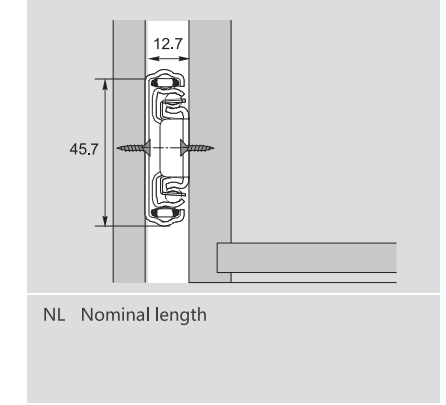

SUPER-RAIL

45mm Series Soft-close Round Profile Full Extension Ball Bearing Slides-Metric Sizes

PRODUCT

DESCRIPTION

- Load capacity: 45kg
- Finish: Blue zinc plated(B02), Black(D01)
- Lengths:250-600mm
- Full extension
- Soft-close
- Single way travel

SPACE REQUIREMENT

ORDER INFORMATION

Installation Dimensions(mm)

Screw Positions of the Slides(mm)

Installation Dimensions(mm)

Item No.	Length NL	Travel	Hole pattern						Set/ctn
			A	B	C	D	E	F	
4587110H	250	163.8	174						12
4587112H	300	263.8	224	64	96				12
4587114H	350	335.3	256	96	64	128			12
4587116H	400	401	320	128	64	128	192		12
4587118H	450	451	352	160	64	128	224		12
4587120H	500	501	416	192	64	128	256		12
4587122H	550	551	448	224	64	128	224	320	12
4587124H	600	601	512	224	64	128	224	352	12

BALL BEARING SLIDES

45mm Series Push-open Round Profile Full Extension Ball Bearing Slides-Metric Sizes

PRODUCT

DESCRIPTION

- Load capacity: 45kg
- Finish: Blue zinc plated(B02), Black(D01)
- Lengths: 300-700mm
- Inner member with mounting tabs
- Soft-close
- Single way travel

SPACE REQUIREMENT

ORDER INFORMATION

Installation Dimensions(mm)

Screw Positions of the Slides(mm)

Installation Dimensions(mm)

Item No.	Length NL	Travel	Hole pattern						Set/ctn
			A	B	C	D	E	F	
4587110G	250	163.8	174		64				
4587112G	300	263.8	64	224	96				12
4587114G	350	335.3	96	224	64	128			12
4587116G	400	401	128	320	64	128	192		12
4587118G	450	451	160	320	64	128	224		12
4587120G	500	501	192	416	64	128	256		12
4587122G	550	551	224	416	64	128	224	320	12
4587124G	600	601	224	512	64	128	224	352	12