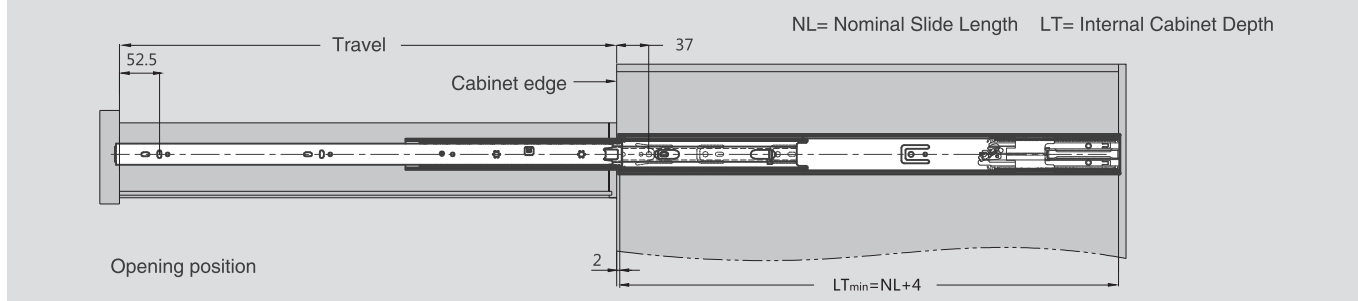

SUPER-RAIL

45mm Series Soft-close Round Profile Full Extension Ball Bearing Slides-Metric Sizes

PRODUCT

DESCRIPTION

- Load capacity: 45kg
- Finish: Blue zinc plated(B02), Black(D01)
- Lengths:250-600mm
- Full extension
- Soft-close
- Single way travel

SPACE REQUIREMENT

ORDER INFORMATION

Installation Dimensions(mm)

Screw Positions of the Slides(mm)

Installation Dimensions(mm)

Item No.	Length NL	Travel	Hole pattern						Set/ctn
			A	B	C	D	E	F	
4587110H	250	163.8	174						12
4587112H	300	263.8	224	64	96				12
4587114H	350	335.3	256	96	64	128			12
4587116H	400	401	320	128	64	128	192		12
4587118H	450	451	352	160	64	128	224		12
4587120H	500	501	416	192	64	128	256		12
4587122H	550	551	448	224	64	128	224	320	12
4587124H	600	601	512	224	64	128	224	352	12

BALL BEARING SLIDES

45mm Series Push-open Round Profile Full Extension Ball Bearing Slides-Metric Sizes

PRODUCT

DESCRIPTION

- Load capacity: 45kg
- Finish: Blue zinc plated(B02), Black(D01)
- Lengths: 300-700mm
- Inner member with mounting tabs
- Soft-close
- Single way travel

SPACE REQUIREMENT

ORDER INFORMATION

Installation Dimensions(mm)

Screw Positions of the Slides(mm)

Installation Dimensions(mm)

Item No.	Length NL	Travel	Hole pattern						Set/ctn
			A	B	C	D	E	F	
4587110G	250	163.8	174		64				
4587112G	300	263.8	64	224	96				12
4587114G	350	335.3	96	224	64	128			12
4587116G	400	401	128	320	64	128	192		12
4587118G	450	451	160	320	64	128	224		12
4587120G	500	501	192	416	64	128	256		12
4587122G	550	551	224	416	64	128	224	320	12
4587124G	600	601	224	512	64	128	224	352	12