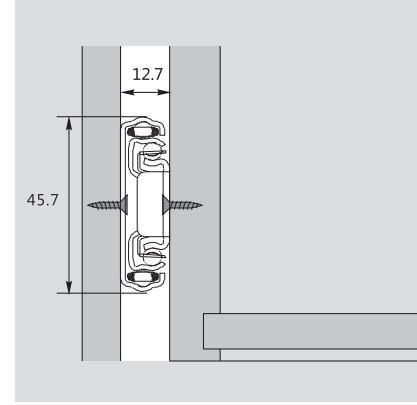

SUPER-RAIL

45mm Series Soft-close Round Profile Full Extension Ball Bearing Slides-Metric Sizes

PRODUCT

DESCRIPTION

- Load capacity: 45kg
- Finish: Blue zinc plated(B02), Black(D01)
- Lengths:250-600mm
- Full extension
- Soft-close
- Single way travel

SPACE REQUIREMENT

ORDER INFORMATION

Installation Dimensions(mm)

Screw Positions of the Slides(mm)

Installation Dimensions(mm)

Item No.	Length NL	Travel	Hole pattern						Set/ctn
			A	B	C	D	E	F	
4587110H	250	163.8	174						12
4587112H	300	263.8	224	64	96				12
4587114H	350	335.3	256	96	64	128			12
4587116H	400	401	320	128	64	128	192		12
4587118H	450	451	352	160	64	128	224		12
4587120H	500	501	416	192	64	128	256		12
4587122H	550	551	448	224	64	128	224	320	12
4587124H	600	601	512	224	64	128	224	352	12

BALL BEARING SLIDES

45mm Series Push-open Round Profile Full Extension Ball Bearing Slides-Metric Sizes

PRODUCT

DESCRIPTION

- Load capacity: 45kg
- Finish: Blue zinc plated(B02), Black(D01)
- Lengths: 300-700mm
- Inner member with mounting tabs
- Soft-close
- Single way travel

SPACE REQUIREMENT

ORDER INFORMATION

Installation Dimensions(mm)

Screw Positions of the Slides(mm)

Installation Dimensions(mm)

Item No.	Length NL	Travel	Hole pattern						Set/ctn
			A	B	C	D	E	F	
4587110G	250	163.8	174		64				
4587112G	300	263.8	64	224	96				12
4587114G	350	335.3	96	224	64	128			12
4587116G	400	401	128	320	64	128	192		12
4587118G	450	451	160	320	64	128	224		12
4587120G	500	501	192	416	64	128	256		12
4587122G	550	551	224	416	64	128	224	320	12
4587124G	600	601	224	512	64	128	224	352	12