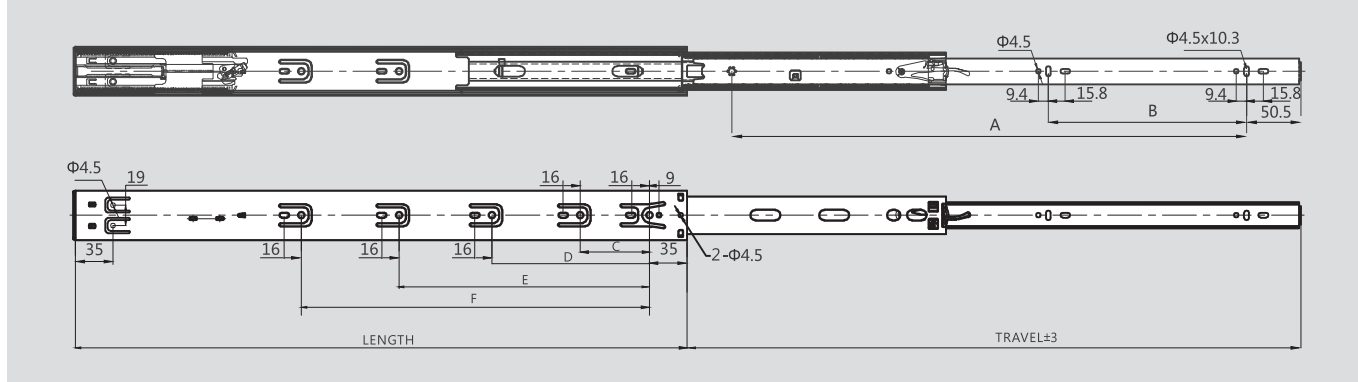

SUPER-RAIL

45mm Series Soft-close Round Profile Full Extension Ball Bearing Slides-Metric Sizes

PRODUCT

DESCRIPTION

- Load capacity: 45kg
- Finish: Blue zinc plated(B02), Black(D01)
- Lengths:250-600mm
- Full extension
- Soft-close
- Single way travel

SPACE REQUIREMENT

ORDER INFORMATION

Installation Dimensions(mm)

Screw Positions of the Slides(mm)

Installation Dimensions(mm)

Item No.	Length NL	Travel	Hole pattern						Set/ctn
			A	B	C	D	E	F	
4587110H	250	163.8	174						12
4587112H	300	263.8	224	64	96				12
4587114H	350	335.3	256	96	64	128			12
4587116H	400	401	320	128	64	128	192		12
4587118H	450	451	352	160	64	128	224		12
4587120H	500	501	416	192	64	128	256		12
4587122H	550	551	448	224	64	128	224	320	12
4587124H	600	601	512	224	64	128	224	352	12

BALL BEARING SLIDES

45mm Series Push-open Round Profile Full Extension Ball Bearing Slides-Metric Sizes

PRODUCT

DESCRIPTION

- Load capacity: 45kg
- Finish: Blue zinc plated(B02), Black(D01)
- Lengths: 300-700mm
- Inner member with mounting tabs
- Soft-close
- Single way travel

SPACE REQUIREMENT

ORDER INFORMATION

Installation Dimensions(mm)

Screw Positions of the Slides(mm)

Installation Dimensions(mm)

Item No.	Length NL	Travel	Hole pattern						Set/ctn
			A	B	C	D	E	F	
4587110G	250	163.8	174		64				
4587112G	300	263.8	64	224	96				12
4587114G	350	335.3	96	224	64	128			12
4587116G	400	401	128	320	64	128	192		12
4587118G	450	451	160	320	64	128	224		12
4587120G	500	501	192	416	64	128	256		12
4587122G	550	551	224	416	64	128	224	320	12
4587124G	600	601	224	512	64	128	224	352	12