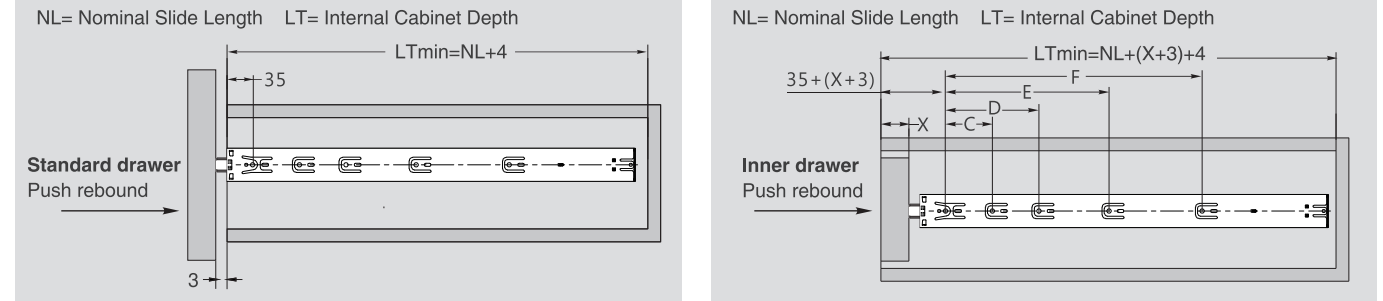

SPACE REQUIREMENT

ORDER INFORMATION

Installation Dimensions(mm)

Screw Positions of the Slides(mm)

Installation Dimensions(mm)

Item No.	Length NL	Travel	Hole pattern						Set/ctn
			A	B	C	D	E	F	
4587110H	250	163.8	174						12
4587112H	300	263.8	224	64	96				12
4587114H	350	335.3	256	96	64	128			12
4587116H	400	401	320	128	64	128	192		12
4587118H	450	451	352	160	64	128	224		12
4587120H	500	501	416	192	64	128	256		12
4587122H	550	551	448	224	64	128	224	320	12
4587124H	600	601	512	224	64	128	224	352	12

BALL BEARING SLIDES

45mm Series Push-open Round Profile Full Extension Ball Bearing Slides-Metric Sizes

PRODUCT

DESCRIPTION

- Load capacity: 45kg
- Finish: Blue zinc plated(B02), Black(D01)
- Lengths: 300-700mm
- Inner member with mounting tabs
- Soft-close
- Single way travel

SPACE REQUIREMENT

ORDER INFORMATION

Installation Dimensions(mm)

Screw Positions of the Slides(mm)

Installation Dimensions(mm)

Item No.	Length NL	Travel	Hole pattern						Set/ctn
			A	B	C	D	E	F	
4587110G	250	163.8	174		64				
4587112G	300	263.8	64	224	96				12
4587114G	350	335.3	96	224	64	128			12
4587116G	400	401	128	320	64	128	192		12
4587118G	450	451	160	320	64	128	224		12
4587120G	500	501	192	416	64	128	256		12
4587122G	550	551	224	416	64	128	224	320	12
4587124G	600	601	224	512	64	128	224	352	12