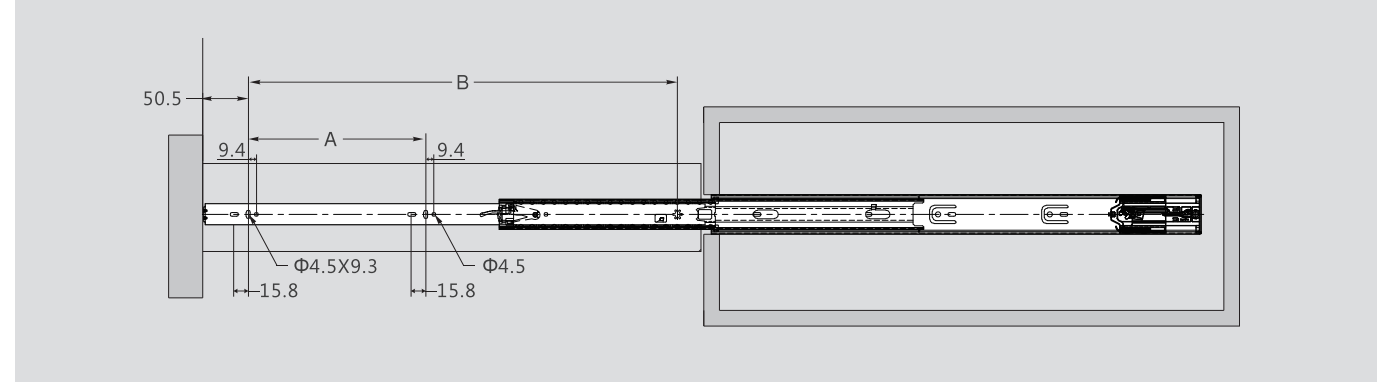

SUPER-RAIL

45mm Series Soft-close Round Profile Full Extension Ball Bearing Slides-Metric Sizes

PRODUCT

DESCRIPTION

- Load capacity: 45kg
- Finish: Blue zinc plated(B02), Black(D01)
- Lengths:250-600mm
- Full extension
- Soft-close
- Single way travel

BALL BEARING SLIDES

45mm Series Push-open Round Profile Full Extension Ball Bearing Slides-Metric Sizes

PRODUCT

DESCRIPTION

- Load capacity: 45kg
- Finish: Blue zinc plated(B02), Black(D01)
- Lengths: 300-700mm
- Inner member with mounting tabs
- Soft-close
- Single way travel

SPACE REQUIREMENT

ORDER INFORMATION

Installation Dimensions(mm)

Screw Positions of the Slides(mm)

Installation Dimensions(mm)

Item No.	Length NL	Travel	Hole pattern						Set/ctn
			A	B	C	D	E	F	
4587110G	250	163.8	174		64				
4587112G	300	263.8	64	224	96				12
4587114G	350	335.3	96	224	64	128			12
4587116G	400	401	128	320	64	128	192		12
4587118G	450	451	160	320	64	128	224		12
4587120G	500	501	192	416	64	128	256		12
4587122G	550	551	224	416	64	128	224	320	12
4587124G	600	601	224	512	64	128	224	352	12