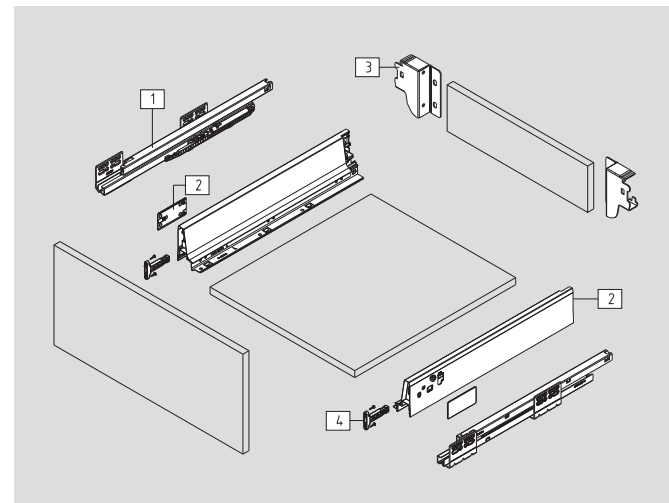

LOWER DRAWER FOR WOOD DRAWER BACK

Kit Package				
White(E01)! Silver Grey(E18)! Stainless Steel(F04)				
NL	Soft close item No.	Push-open item No.	Set/ctn	
270mm	MM012704A	MM312704A	1	
300mm	MM013004A	MM313004A	1	
350mm	MM013504A	MM313504A	1	
400mm	MM014004A	MM314004A	1	
450mm	MM014504A	MM314504A	1	
500mm	MM015004A	MM315004A	1	
550mm	MM015504A	MM315504A	1	

1 Slides (left/right) / Industrial Package				
Pre-zinc Steel (F02)				
NL	Soft close item No.	Push-open item No.	Set/ctn	
270mm	M012704H	M312704H	5	
300mm	M013004H	M313004H	5	
350mm	M013504H	M313504H	5	
400mm	M014004H	M314004H	5	
450mm	M014504H	M314504H	5	
500mm	M015004H	M315004H	5	
550mm	M015504H	M315504H	5	

2 Drawer Sides and Cover Caps (left/right) /Industrial Package		
White(E01)! Silver Grey(E18)! Stainless Steel(F04)		
NL	Item No.	Set/ctn
270mm	MM01270	5
300mm	MM01300	5
350mm	MM01350	5
400mm	MM01400	5
450mm	MM01450	5
500mm	MM01500	5
550mm	MM01550	5

4 Front Fixing-brackets (left/right) / Industrial Package		
Zinc Plated (B01)		
	Item No.	Set/ctn
Screw-on	M01011	120
Press-in	M01016	120