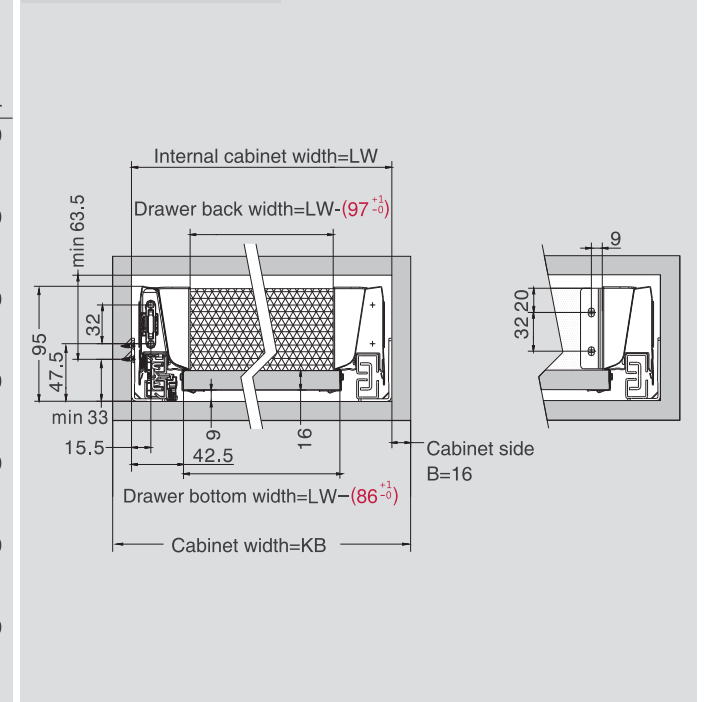

4 Front Fixing-brackets (left/right) / Industrial Package		
Zinc Plated (B01)		
	Item No.	Set/ctn
Screw-on	M01011	120
Press-in	M01016	120

3 Back Fixing-brackets (left/right) / Industrial Package		
White(E01)! Silver Grey(E18)! Chrome Plated(C01)		
Item No.	Set/ctn	
M01031	60	

#### Screw Positions of the Slides(mm)

#### Installation Dimensions(mm)

LW=Internal Cabinet Width

#### Drawer Front,Back and Bottom Dimensions(mm)