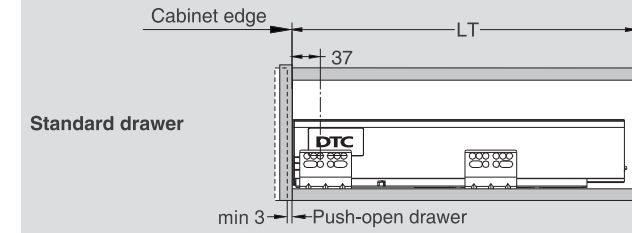

PLANNING

Installation Dimensions(mm)

NL=Nominal Slide Length
LT=Internal Cabinet Depth
LT=NL+3