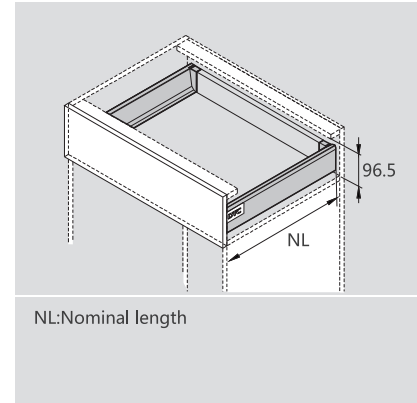

SPACE REQUIREMENT