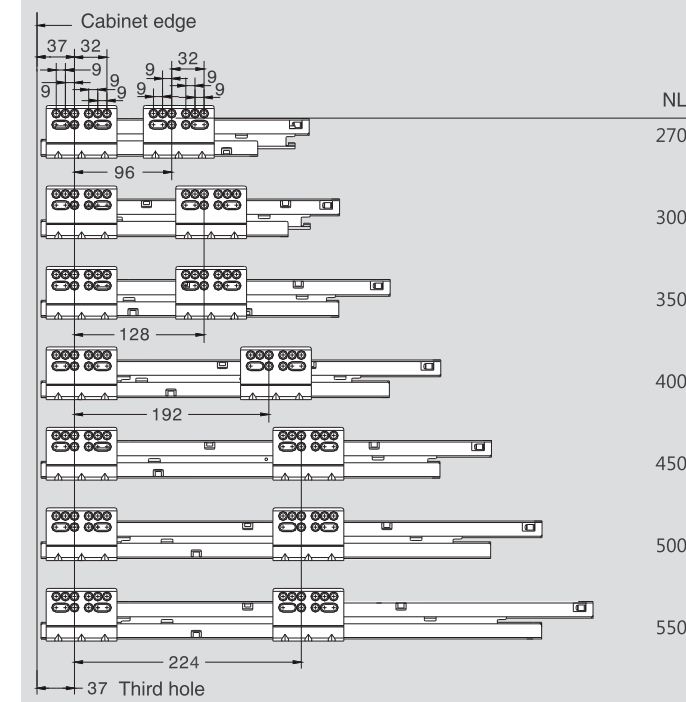

Screw Positions of the Slides(mm)