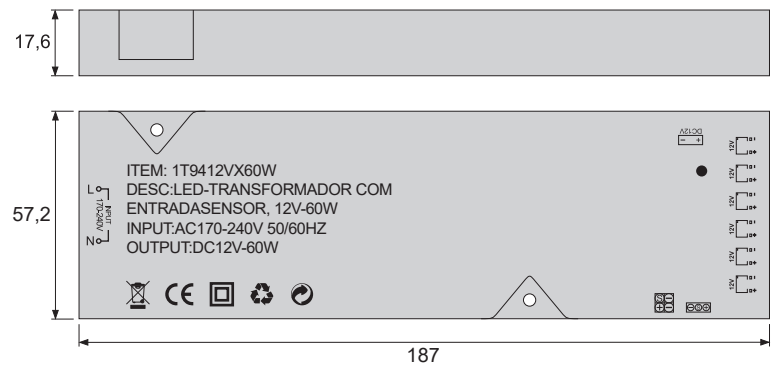

Transformador de LED com 36 watts
36 watts LED converter

T94.36W

Transformador de LED com 60 watts
60 watts LED converter

T94.60W

Transformador de LED com 100 watts
100 watts LED converter

T94.100W