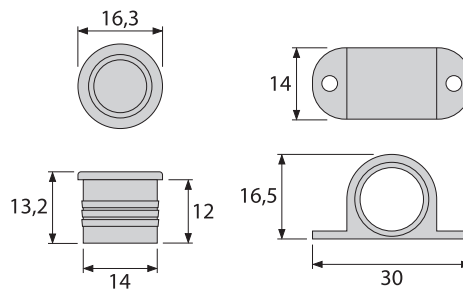

T91

Sensor sweep para LED
LED sweep sensor