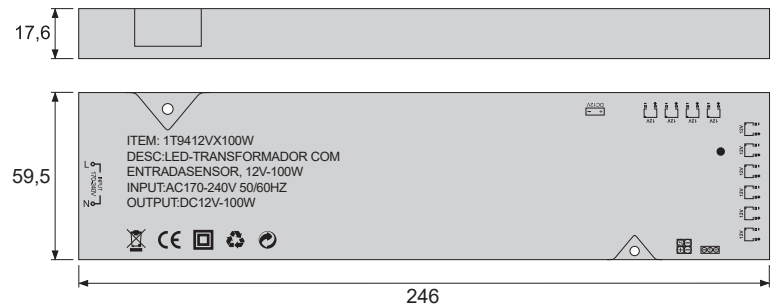

Transformador de LED com 36 watts
36 watts LED converter

T94.36W

Transformador de LED com 60 watts
60 watts LED converter

T94.60W

Transformador de LED com 100 watts
100 watts LED converter

T94.100W