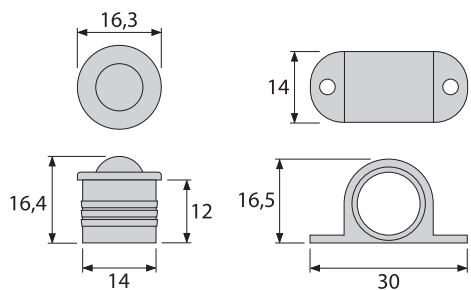

T90

Sensor touch para LED com dimmer
LED touch sensor with dimmer