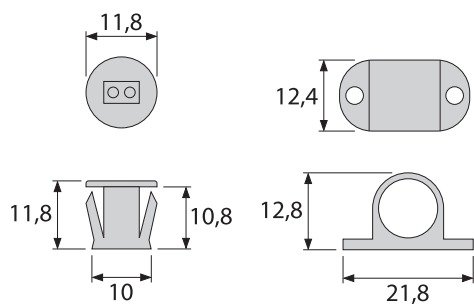

T92

Sensor de porta para LED
LED door sensor