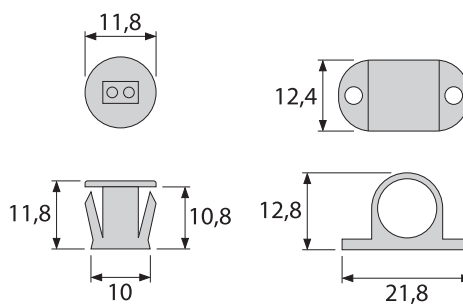

T90

Sensor touch para LED com dimmer
LED touch sensor with dimmer

T91

Sensor sweep para LED
LED sweep sensor

T92

Sensor de porta para LED
LED door sensor

T93